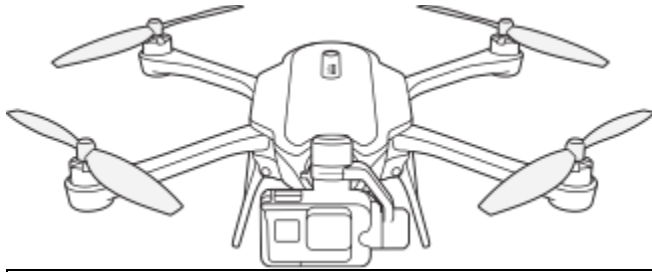

Karma Tech Specs

Karma Drone

Maximum Speed	35 mph (15 m/s)
Maximum Distance	Up to 9,840ft (3,000m)
Maximum Flight Altitude	10,500ft (3,200m)
Maximum Wind Resistance	22mph (10m/s)
Operating Frequency	2.4GHz
Dimensions (Opened/No Propellers)	Length: 12in (303mm) Width: 16.2in (411mm) Height: 4.6in (117mm)
Dimensions (Folded/Transport)	Length: 14.4in (365.2mm) Width: 8.8in (224.3mm) Height: 3.5in (89.9mm)
Propeller Length	10in (25.4cm)
Weight	35.5oz (1006g)

Karma Controller

Screen Size	5in (12.7cm)
Screen Resolution	720p
Screen Brightness	900 nits
Battery Life	4 hours
Operating Frequency	2.4GHz
Weight	22oz (625g)
Charge Port	USB-C

Karma Battery

Dimensions	Length: 8in (201.3mm) Width: 3.6in (91.62mm) Height: 1.75in (42.7mm)
Weight	19.3oz (545g)
Flight Time	Up to 20 minutes
Rating	14.8V 5100mAH (75.4Wh)
Battery Type	Li-Po

Karma Grip Handle

Dimensions	Length: 8in (205mm) Width: 1.7in (43mm) Height: 1.7in (43mm)
Battery Life	1.75 hours
Weight	8.62oz (244.6g)
Charge Port	USB-C

Karma Case

Dimensions	Length: 21.3in (540mm)
	Width: 12.6in (320mm)
	Height: 5.9in (150mm)
Built-in Mount	Shoulder mount