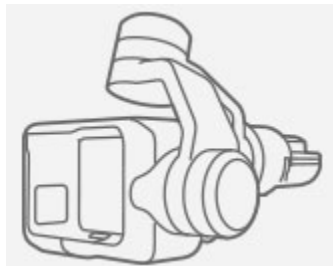

Plug Types Included for Australia + New Zealand	A, I
Plug Types Included for Hong Kong + Singapore	C, G
Plug Types Included for Japan + Korea	A, F

Karma Stabilizer

Range of motion	-90° to 20°
Camera Compatibility	HERO6 Black, HERO5 Black, HERO4 Black/Silver (Harness required, sold separately.)
Weight	8oz (230g)
Number of Axes	3

Karma Grip Handle

Dimensions	Length: 8in (205mm) Width: 1.7in (43mm) Height: 1.7in (43mm)
Battery Life	1.75 hours
Weight	8.62oz (244.6g)
Charge Port	USB-C