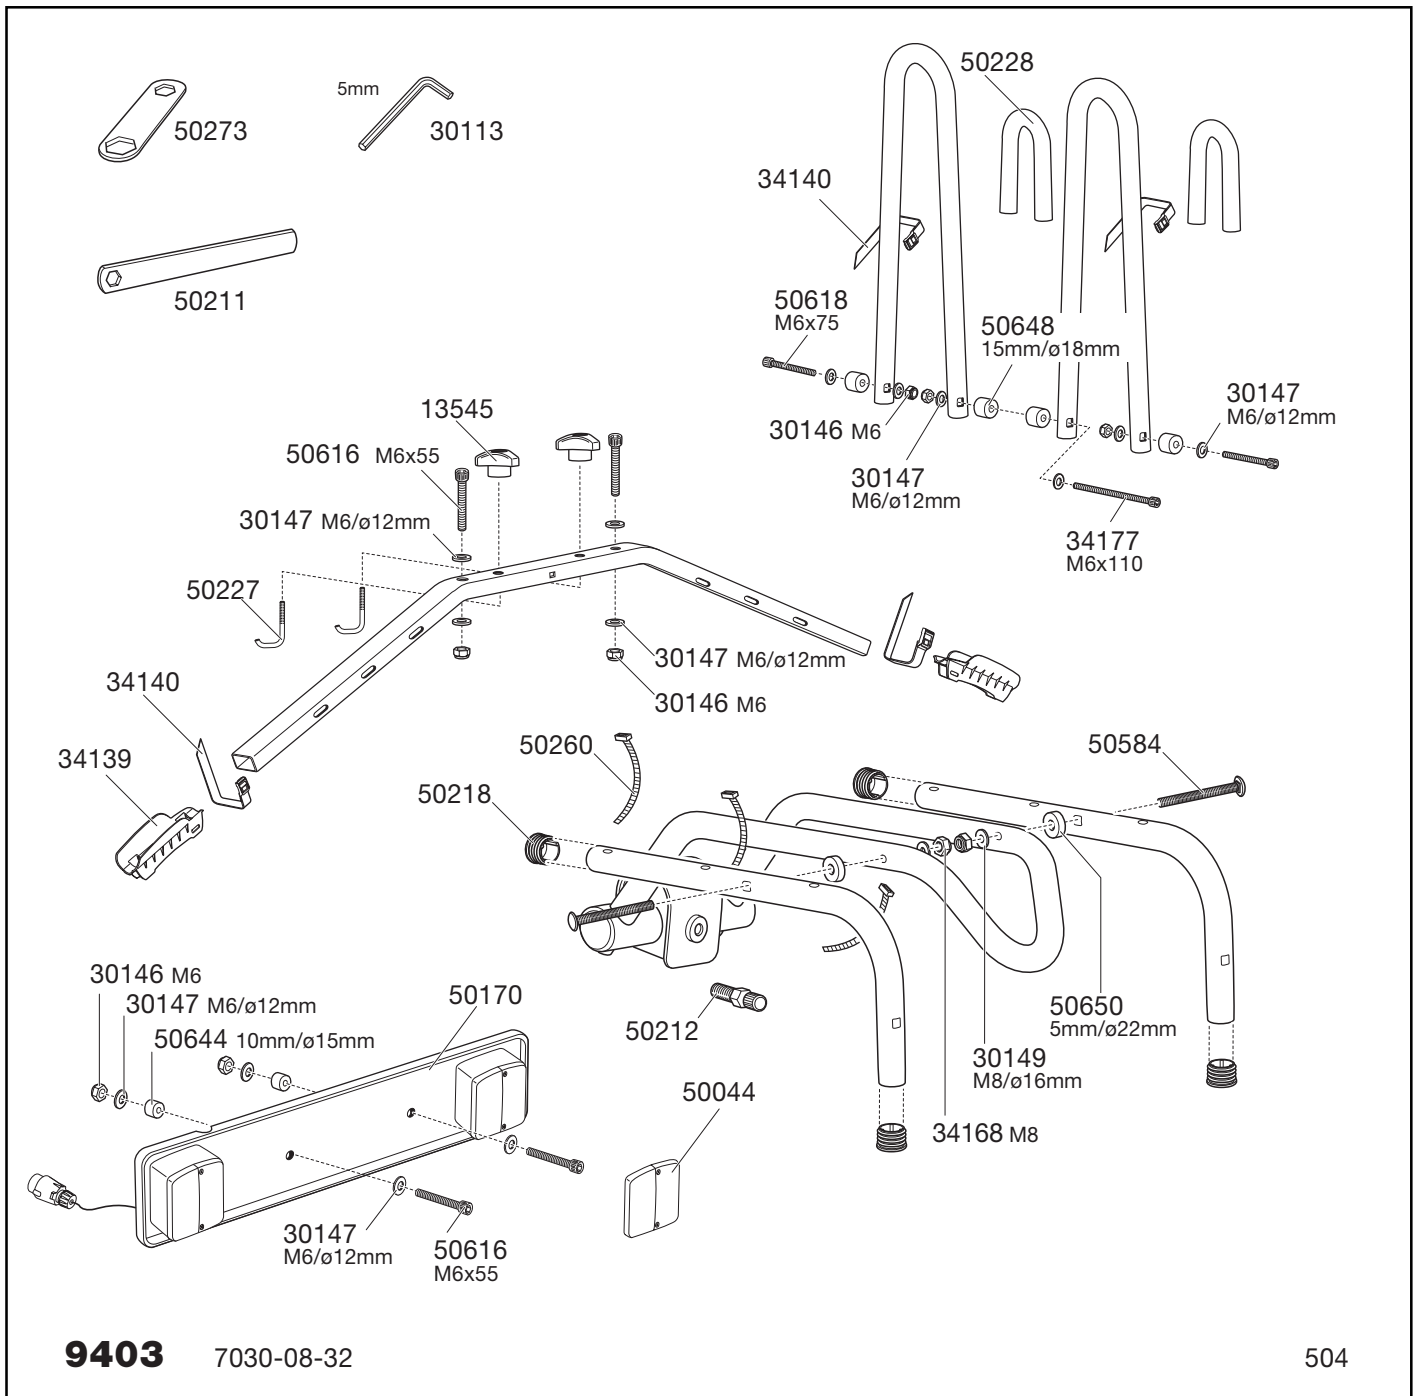

Thule RideOn 9402, 9403

9402/7030-08-22

9403/7030-08-32

5 års garanti
years warranty
Jahre Garantie
ans de garantie

Components:

Steel base frame that tilts for access to the luggage compartment. Foam rubber-coated tube bend for mounting bikes that folds up easily during transport. Straps for securing the load included.

Materials:

Galvanised, powder painted steel. Plastic.

Mounting etc.:

Assemble the products in accordance with the accompanying assembly instructions. Required tools are included.

9403

- Universal bike carrier for up to 2 (9402) resp. 3 (9403) bikes.
- The wheel holders are moveable for adapting to different bike sizes.
- Bike carrier for towbar mounting.
- Stepless tilting of the carrier even with bikes mounted on it, for simple access to the luggage compartment.
- The product is equipped with complete lighting, and can accommodate an extra number plate.
- Straps included for securing the bikes to the product.
- The product is lockable to the tow ball with accessory 957.

Accessories:

Lock (to car) 957
3rd brake light 9902
Cable lock 538

Thule RideOn 9402, 9403

9402 7030-08-22

504

Thule RideOn 9402, 9403

Individual packs

Product	EAN	Kg	L/W/H in cm
9402	7313020021782	9	109/26/26
9403	7313020021799	12	109/26/26

Pallet

Product	Qty/kg	L/W/H in cm
9402	12/120	120/80/120
9403	12/156	120/80/120