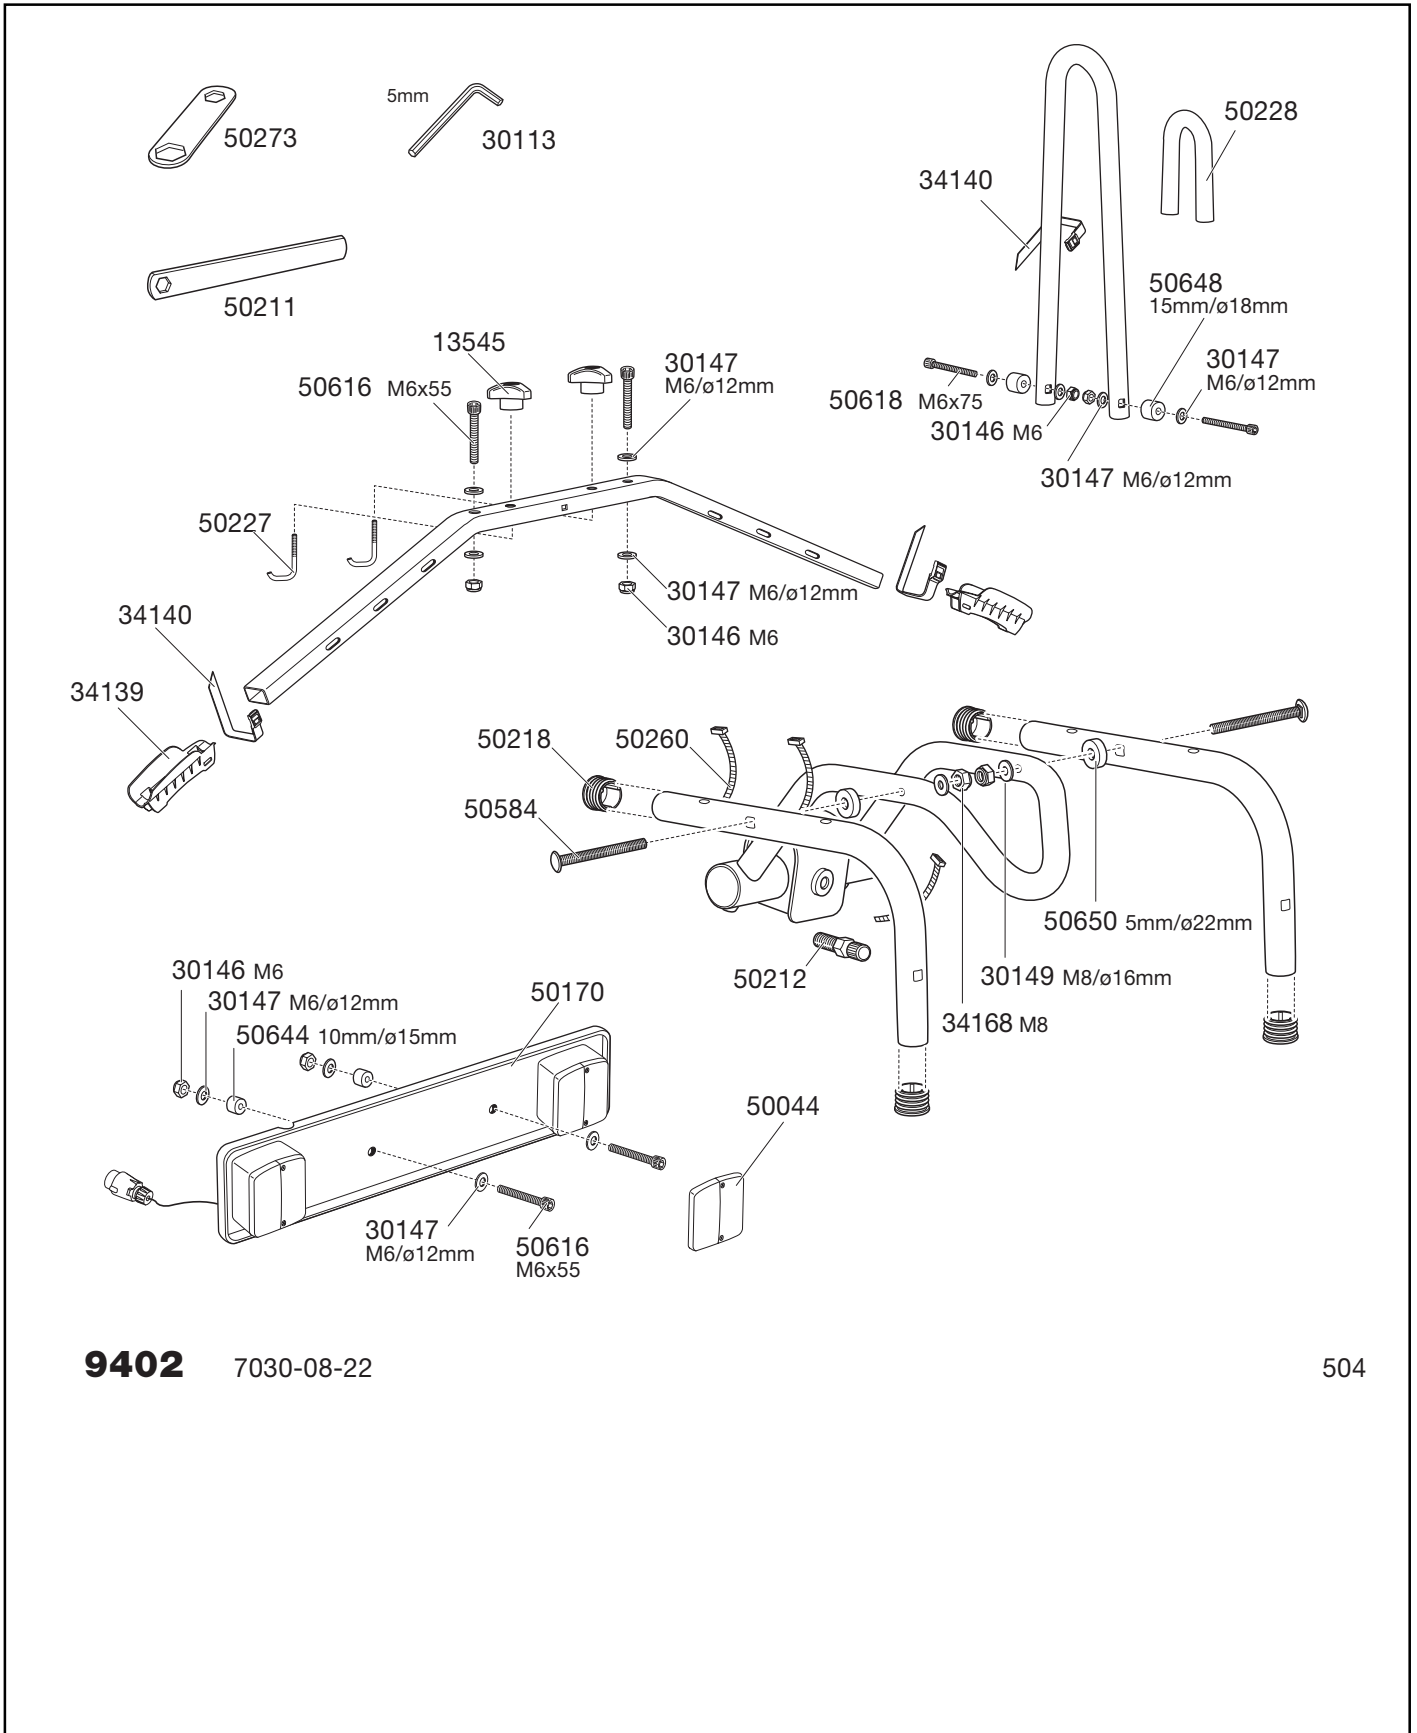

Thule RideOn 9402, 9403

9402/7030-08-22

9403/7030-08-32

5 års garanti
years warranty
Jahre Garantie
ans de garantie

Components:

Steel base frame that tilts for access to the luggage compartment. Foam rubber-coated tube bend for mounting bikes that folds up easily during transport. Straps for securing the load included.

Materials:

Galvanised, powder painted steel. Plastic.

Mounting etc.:

Assemble the products in accordance with the accompanying assembly instructions. Required tools are included.

9403

- Universal bike carrier for up to 2 (9402) resp. 3 (9403) bikes.
- The wheel holders are moveable for adapting to different bike sizes.
- Bike carrier for towbar mounting.
- Stepless tilting of the carrier even with bikes mounted on it, for simple access to the luggage compartment.
- The product is equipped with complete lighting, and can accommodate an extra number plate.
- Straps included for securing the bikes to the product.
- The product is lockable to the tow ball with accessory 957.

Accessories:

Lock (to car) 957
3rd brake light 9902
Cable lock 538

Thule RideOn 9402, 9403

9402 7030-08-22

504

Thule RideOn 9402, 9403

Individual packs

Product	EAN	Kg	L/W/H in cm
9402	7313020021782	9	109/26/26
9403	7313020021799	12	109/26/26

Pallet

Product	Qty/kg	L/W/H in cm
9402	12/120	120/80/120
9403	12/156	120/80/120