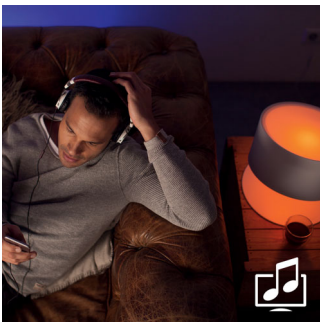

Limitless possibilities

- Be creative with 16 million colours
- Sync lights with music and films
- Light up your gaming

Light for your moments

- Wake up and go to sleep naturally
- Create your ambience with warm white to cool daylight
- Relax, read, concentrate and energise with light recipes

Easy control and comfort

- Smart control, home and away
- Set timers for your convenience
- Installation-free dimming
- Control it your way

PHILIPS

Highlights

Be creative with colours

Play with light and choose from 16 million colours to instantly change the look and atmosphere of your room. Set the scene effortlessly with one touch of a button. Use a favourite photo and relive that special moment with splashes of light. Save your favourite light settings and recall them whenever you want with the tap of a finger

Sync with music and films

Extend your TV viewing experience to the whole room or sync light to your favourite music and see how light reacts to the rhythm. Download the third-party apps and discover the amazing things you can do with Philips Hue.

Light up your gaming

Lift your gaming experience to the next level. Download the third party apps and discover the amazing things you can do with Philips Hue.

Wake up and go to sleep

Philips Hue will help get you out of bed the way you like to, helping you start your day feeling refreshed. The light brightness increases gradually, mimicking the effect of sunrise, and helps you wake up naturally, instead of being woken up by the loud sound of an alarm clock. Start your day the right way. In the evening, the relaxing warm white light helps you to unwind, relax and prepare your body for a good night's sleep.