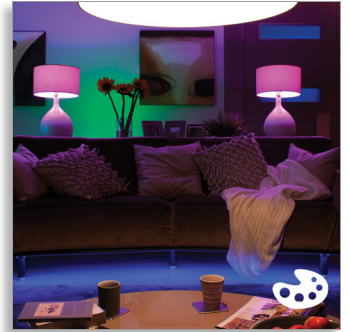

Philips Hue
White and color ambiance
Starter kit E27

Starter kit
E27

8718696592946

Limitless possibilities

for an extraordinary experience

With Philips Hue white and colour ambiance, you can transform your lighting into an extraordinary experience. Connected home lighting offers coloured lighting that can be synced to your music, TV and games for immersive effects.

Limitless possibilities

- Be creative with 16 million colours
- Sync lights with music and films
- Light up your gaming

Light for your moments

- Wake up and go to sleep naturally
- Create your ambience with warm white to cool daylight
- Relax, read, concentrate and energise with light recipes

Easy control and comfort

- Smart control, home and away
- Set timers for your convenience
- Installation-free dimming
- Control it your way

PHILIPS

Highlights

Be creative with colours

Play with light and choose from 16 million colours to instantly change the look and atmosphere of your room. Set the scene effortlessly with one touch of a button. Use a favourite photo and relive that special moment with splashes of light. Save your favourite light settings and recall them whenever you want with the tap of a finger

Create your ambience

Set the right ambience for any moment and decorate your home with warm to cool white light. Enjoy different styles throughout the year, no matter if it's the crisp white light reminding you of a spring breeze, the warm white light of summer sun or the ice cool daylight of winter.