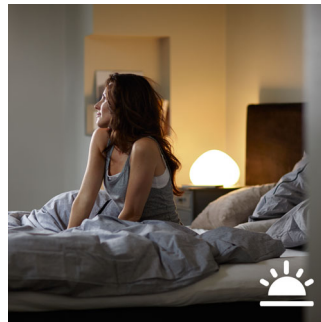

Limitless possibilities

- Be creative with 16 million colours
- Sync lights with music and films
- Light up your gaming

Light for your moments

- Wake up and go to sleep naturally
- Create your ambience with warm white to cool daylight
- Relax, read, concentrate and energise with light recipes

Easy control and comfort

- Smart control, home and away
- Set timers for your convenience
- Installation-free dimming
- Control it your way

PHILIPS

Highlights

Be creative with colours

Play with light and choose from 16 million colours to instantly change the look and atmosphere of your room. Set the scene effortlessly with one touch of a button. Use a favourite photo and relive that special moment with splashes of light. Save your favourite light settings and recall them whenever you want with the tap of a finger

Sync with music and films

Extend your TV viewing experience to the whole room or sync light to your favourite music and see how light reacts to the rhythm. Download the third-party apps and discover the amazing things you can do with Philips Hue.

Light up your gaming

Lift your gaming experience to the next level. Download the third party apps and discover the amazing things you can do with Philips Hue.

Wake up and go to sleep

Philips Hue will help get you out of bed the way you like to, helping you start your day feeling refreshed. The light brightness increases gradually, mimicking the effect of sunrise, and helps you wake up naturally, instead of being woken up by the loud sound of an alarm clock. Start your day the right way. In the evening, the relaxing warm white light helps you to unwind, relax and prepare your body for a good night's sleep.