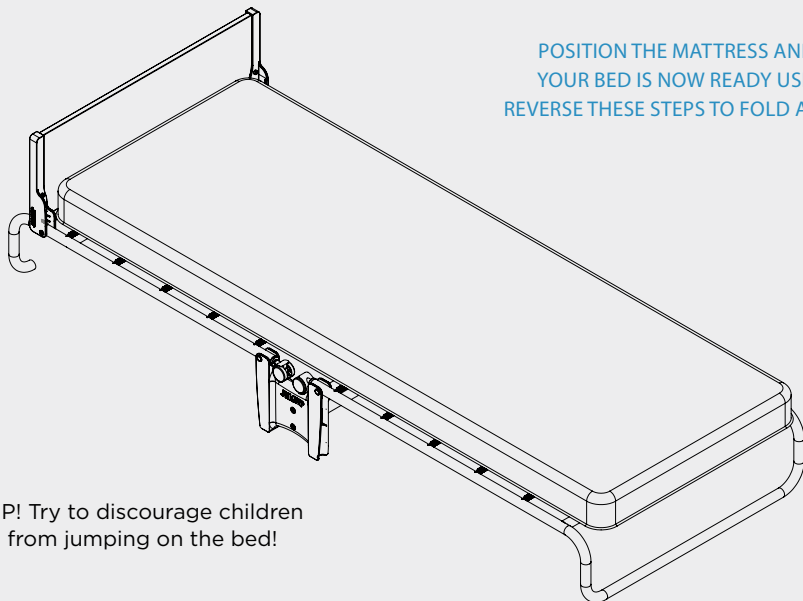

See back page for more details.

Step 1 - Begin by fitting the castors

Step 2 - Release clip and open

Register your product for a free Lifetime Guarantee

See back page for more details.

Step 3 - Fix your headboard

TIP! You'll need two Phillips screwdrivers to perform this task!

USING THE SCREWS PROVIDED ATTACH THE HEADBOARD.

ONCE ATTACHED FLIP YOUR HEADBOARD INTO THE UPRIGHT POSITION READY FOR USE.

Step 4 - Your bed is now ready for use

POSITION THE MATTRESS AND YOUR BED IS NOW READY USE. REVERSE THESE STEPS TO FOLD AWAY.

TIP! Try to discourage children from jumping on the bed!

For your safety

We take your safety very seriously, that's why JAY-BE® products are designed and tested to meet rigorous International Safety and Quality Standards.