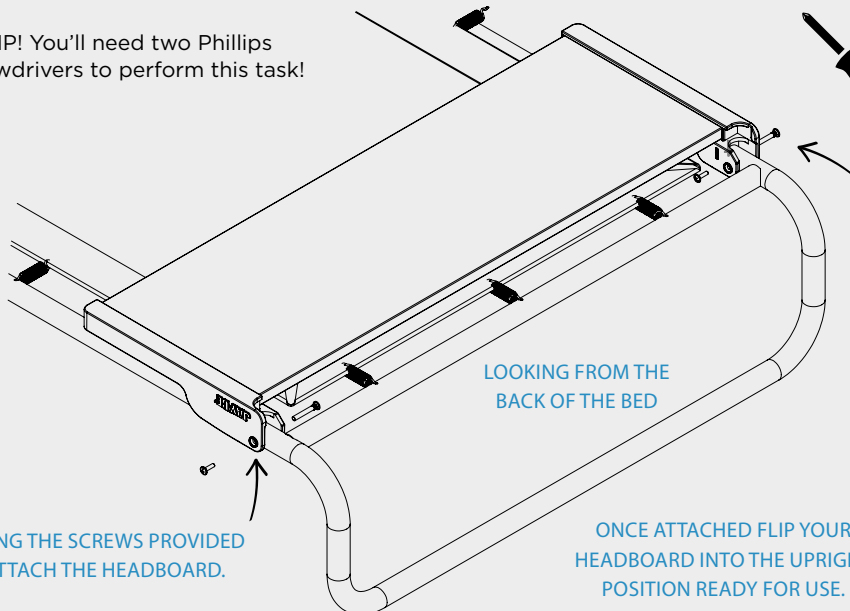

See back page for more details.

Step 1 - Begin by fitting the castors

Step 2 - Release clip and open

Register your product for a free Lifetime Guarantee

See back page for more details.

Step 3 - Fix your headboard

TIP! You'll need two Phillips screwdrivers to perform this task!

USING THE SCREWS PROVIDED ATTACH THE HEADBOARD.

ONCE ATTACHED FLIP YOUR HEADBOARD INTO THE UPRIGHT POSITION READY FOR USE.

Step 4 - Your bed is now ready for use

POSITION THE MATTRESS AND YOUR BED IS NOW READY USE. REVERSE THESE STEPS TO FOLD AWAY.

TIP! Try to discourage children from jumping on the bed!

For your safety

We take your safety very seriously, that's why JAY-BE® products are designed and tested to meet rigorous International Safety and Quality Standards.