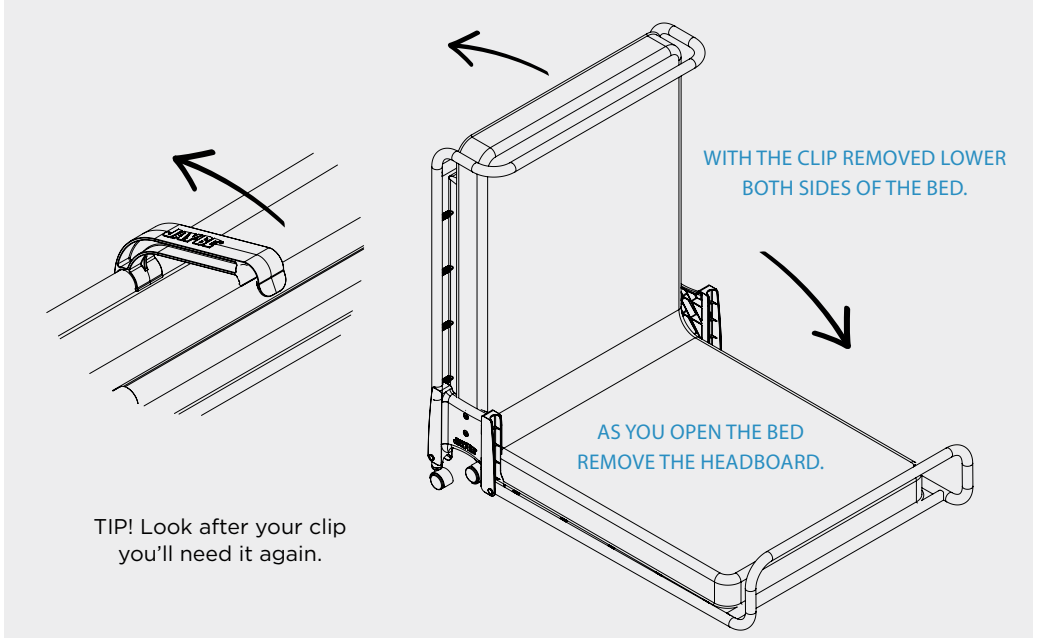

See back page for more details.

Step 1 - Begin by fitting the castors

Step 2 - Release clip and open

Register your product for a free Lifetime Guarantee

See back page for more details.

Step 3 - Fix your headboard

TIP! You'll need two Phillips screwdrivers to perform this task!

USING THE SCREWS PROVIDED ATTACH THE HEADBOARD.

ONCE ATTACHED FLIP YOUR HEADBOARD INTO THE UPRIGHT POSITION READY FOR USE.

Step 4 - Your bed is now ready for use

POSITION THE MATTRESS AND YOUR BED IS NOW READY USE. REVERSE THESE STEPS TO FOLD AWAY.

TIP! Try to discourage children from jumping on the bed!

For your safety

We take your safety very seriously, that's why JAY-BE® products are designed and tested to meet rigorous International Safety and Quality Standards.