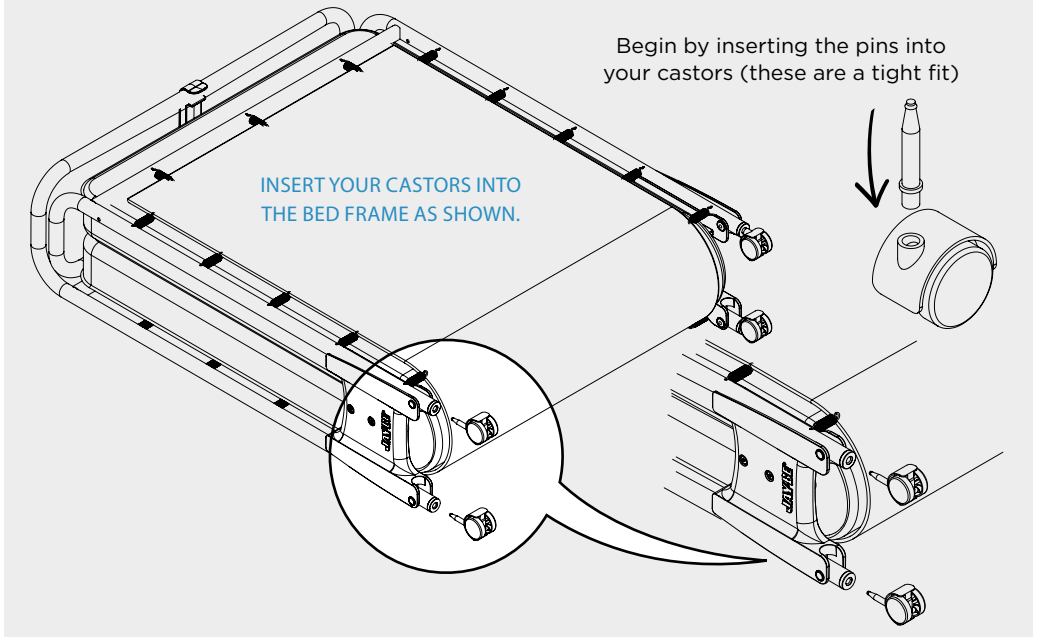

See back page for more details.

Step 1 - Begin by fitting the castors

Step 2 - Release clip and open

Register your product for a free Lifetime Guarantee

See back page for more details.

Step 3 - Fix your headboard

TIP! You'll need two Phillips screwdrivers to perform this task!

USING THE SCREWS PROVIDED ATTACH THE HEADBOARD.

ONCE ATTACHED FLIP YOUR HEADBOARD INTO THE UPRIGHT POSITION READY FOR USE.

Step 4 - Your bed is now ready for use

POSITION THE MATTRESS AND YOUR BED IS NOW READY USE. REVERSE THESE STEPS TO FOLD AWAY.

TIP! Try to discourage children from jumping on the bed!

For your safety

We take your safety very seriously, that's why JAY-BE® products are designed and tested to meet rigorous International Safety and Quality Standards.